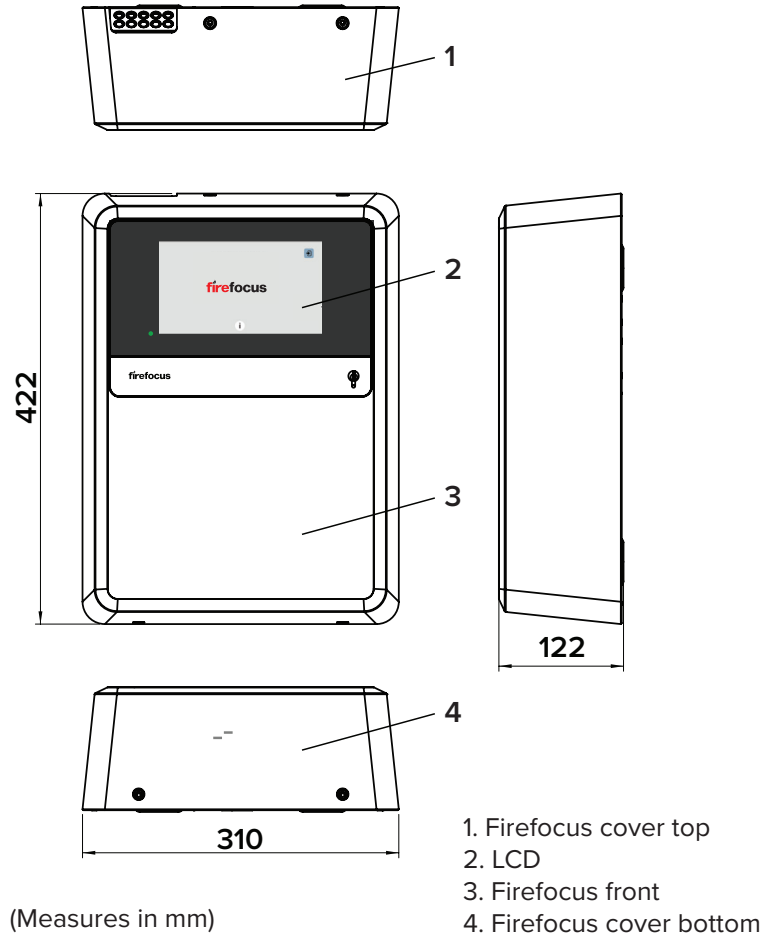

TECHNICAL DRAWINGS