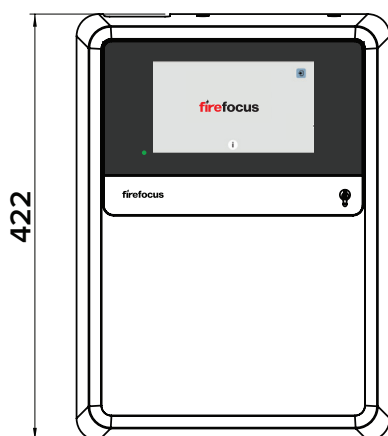

DATASHEET

SINGLE LOOP ADDRESSABLE - FDCIE

Brooks Firefocus is the ideal choice for small and medium applications requiring a one-loop fire alarm system and state-of-the-art fire alarm technology. The system can be remotely monitored and operated in a secure way and also very easily be connected to building management systems, all via an optional Gateway.

SPECIFICATIONS

Model Number	Firefocus
Approvals	AS7240.2-2018, AS7240.4-2018, and AS4428.3-2020
Colour:	Oyster
Main Display:	7" LCD Touch display with app based menu
Weight:	4 KG

STANDARD FEATURES

- > Single loop panel with up to 253 alarm points
- > 7" colour touch screen
- > App based menu structure
- > Programming via Touch Screen or EBLWin
- > Firefocus Setup Wizard for auto device addressing and system setup.