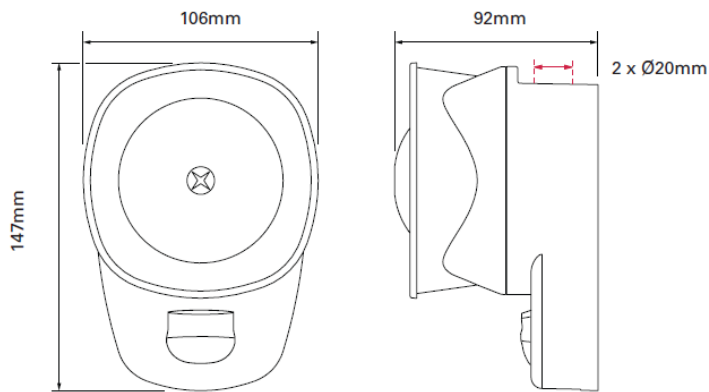

## Technical Specification

Mounting Type	Wall
Coverage (y)	5m (switchable to 2.5m)
Mounting Height (x)	2.4m (max)
Coverage Volume Code	C-2.4-5
Coverage Volume	60m <sup>3</sup> (27m <sup>3</sup> )
Flash Rate	1Hz (Switchable to 0.5Hz)
Operating Temperatures	-10°C to +55°C
Protection	IP21C
Humidity	>95%
Weight	278g
Body Colour	Red
Flash Colour	White
Sound Output	Max 96dB

## Dimensions

## Coverage Volume

The designators **x** & **y** are defined in EN54-23, and define the coverage volume of the VAD.

**W-x-y**  
W – Wall Mounted Device

- x** – The maximum mounting height of the device on the wall in metres, with a minimum value of 2.4m
- y** – The width in metres of the square volume covered (to a minimum level of 0.4lux) when the device is mounted to the wall at a height **x**